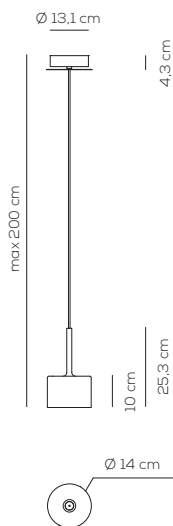

SP SPILL G
Design by Manuel Vivian

Collection consisting of wall lamps, recessed ceiling lamps and suspended lamps. The diffusers are made of glass with chrome-plated metal frame. Available in several colours and sizes. Halo or LED light source.

Typology: suspension lamp

Ratings

- G4
- Diffused light
- Surface installation over holes
- Switch mode: on-off
- Metal body, chrome
- Clear or coloured diffuser

SP SPILL G

kg 1.6 m³ 0.05

Product code composition